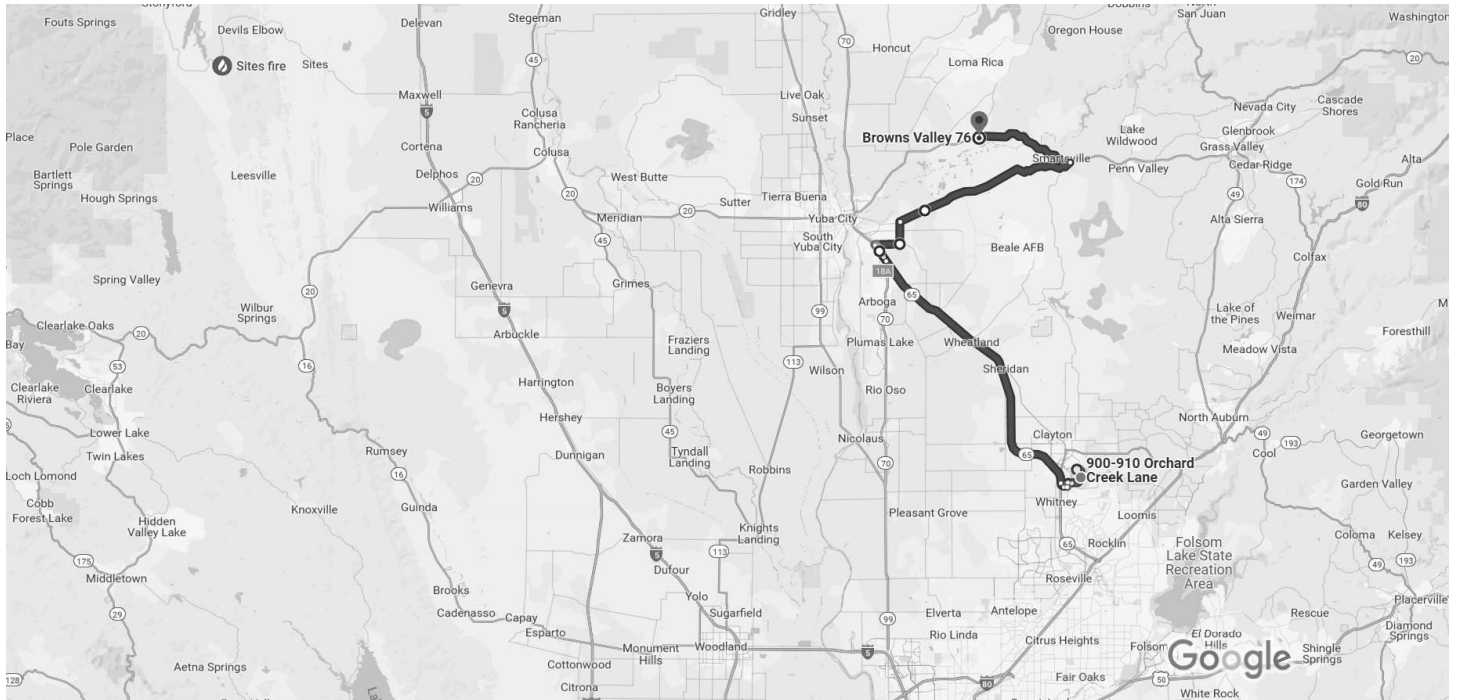

Map data ©2024 Google 5 mi

900-910 Orchard Creek Ln  
Lincoln, CA 95648

Get on CA-65 N from Del Webb Blvd

- 7 min (3.1 mi)
- ↑ 1. Head east on Del Webb Blvd toward Sun City Ln  
1.8 mi
- ↑ 2. Continue straight onto Bella Breeze Dr  
0.3 mi
- ↶ 3. Turn left onto Colonnade Dr  
0.3 mi
- ↷ 4. Turn right onto Twelve Bridges Dr  
0.2 mi
- ⤴ 5. Use the right lane to merge onto CA-65 N via the ramp to Marysville  
0.4 mi

Follow CA-65 N to Lindhurst Ave in Olivehurst. Take exit 18A from CA-70 N

24 min (23.6 mi)

- ↑ 6. Merge onto CA-65 N  
23.0 mi
- ↑ 7. Merge onto CA-70 N  
0.4 mi
- ↷ 8. Take exit 18A toward Lindhurst Ave  
0.2 mi

**Take Hammonton Smartsville Rd to CA-20 W in Smartsville**

- ↑ 9. Continue onto Lindhurst Ave  
24 min (18.6 mi)
- ↷ 10. Turn right onto Erle Rd  
0.9 mi
- ↶ 11. Turn left onto Griffith Ave  
1.9 mi
- ↷ 12. Turn right onto Hammonton Smartsville Rd  
1.7 mi
- ↶ 13. Turn left onto CA-20 W  
14.2 mi
- ↶ 13. Turn left onto CA-20 W  
8 min (7.9 mi)