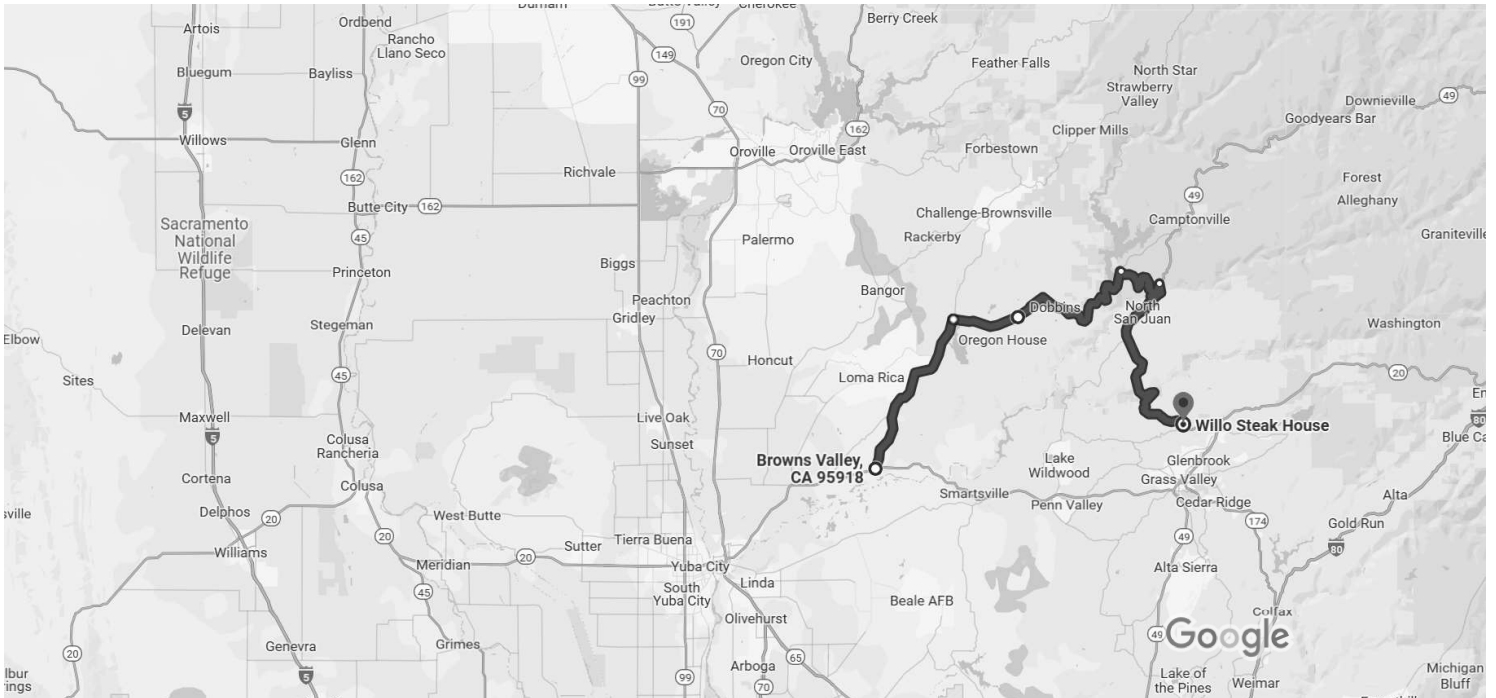

Map data ©2024 Google 5 mi

Browns Valley
California 95918

- ↑ 1. Head north on Marysville Rd toward Stern Ln
  _____ 11.3 mi
- ↘ 2. Turn right to stay on Marysville Rd
  _____ 15.0 mi
- ↘ 3. Turn right onto Moonshine Rd
  _____ 4.9 mi
- ↘ 4. Turn right onto CA-49 S
  📍 Destination will be on the right
  _____ 14.3 mi

Willo Steak House
16898 CA-49, Nevada City, CA 95959